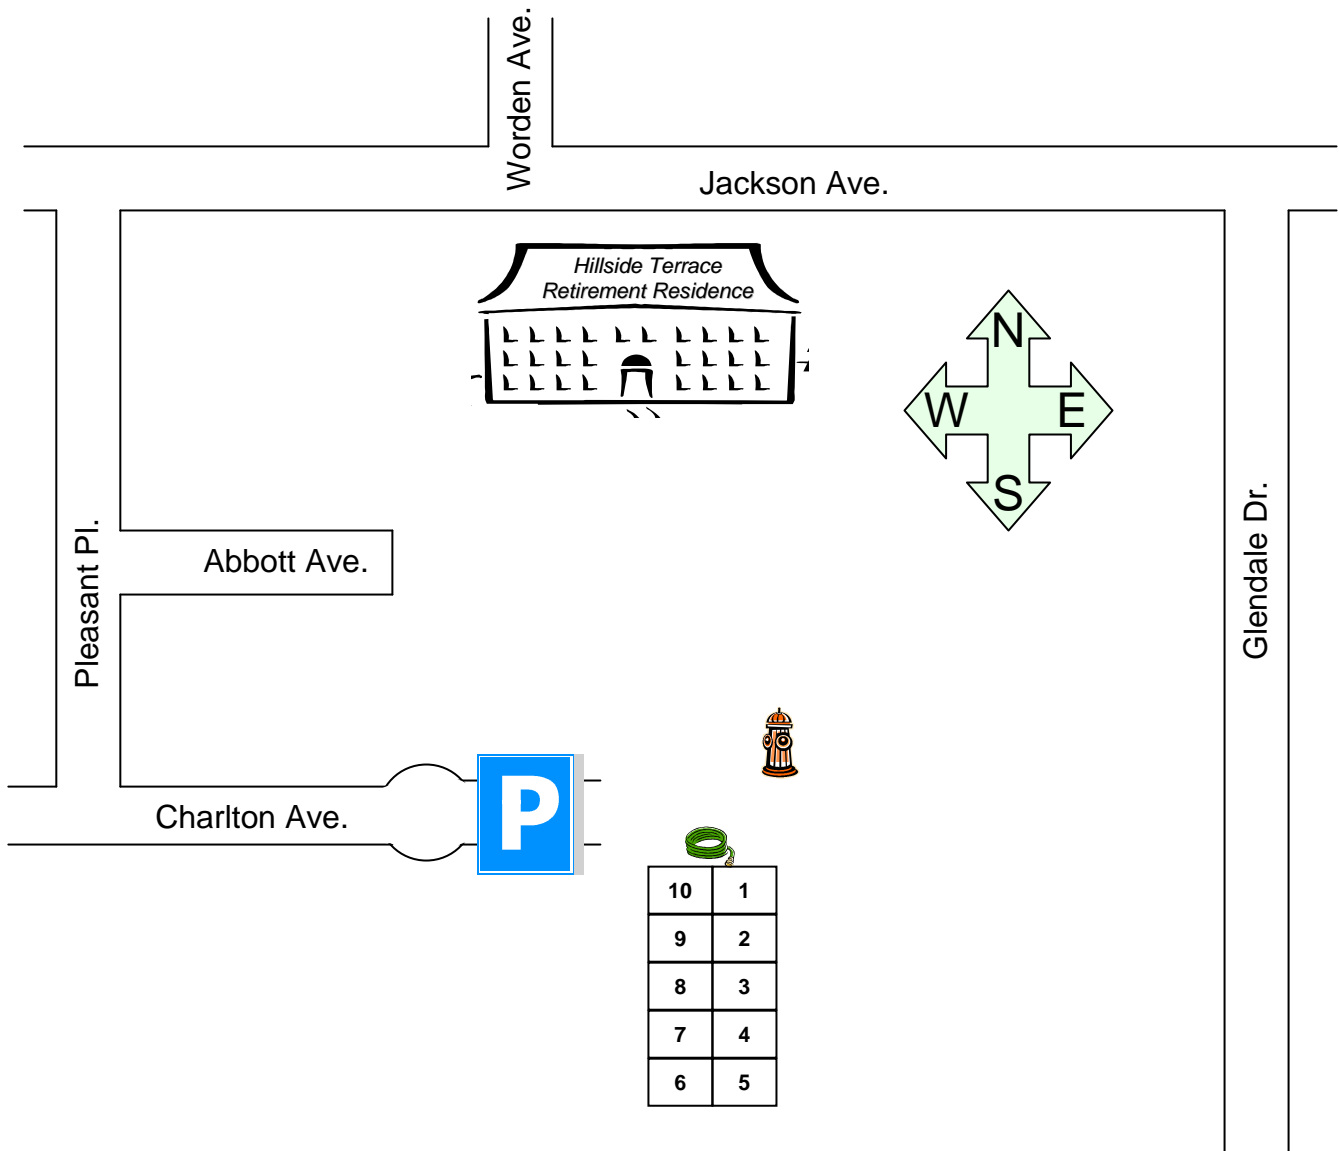

# Project Grow Community Garden at Hillside Terrace Retirement Residence

Plot sizes are full-size unless designated with an asterisk(\*) to denote half-size plot. If a full-size plot needs to be divided in half, the half-size plots are labeled N, S, E, W (e.g., 9W & 9E).

Map is not to scale.