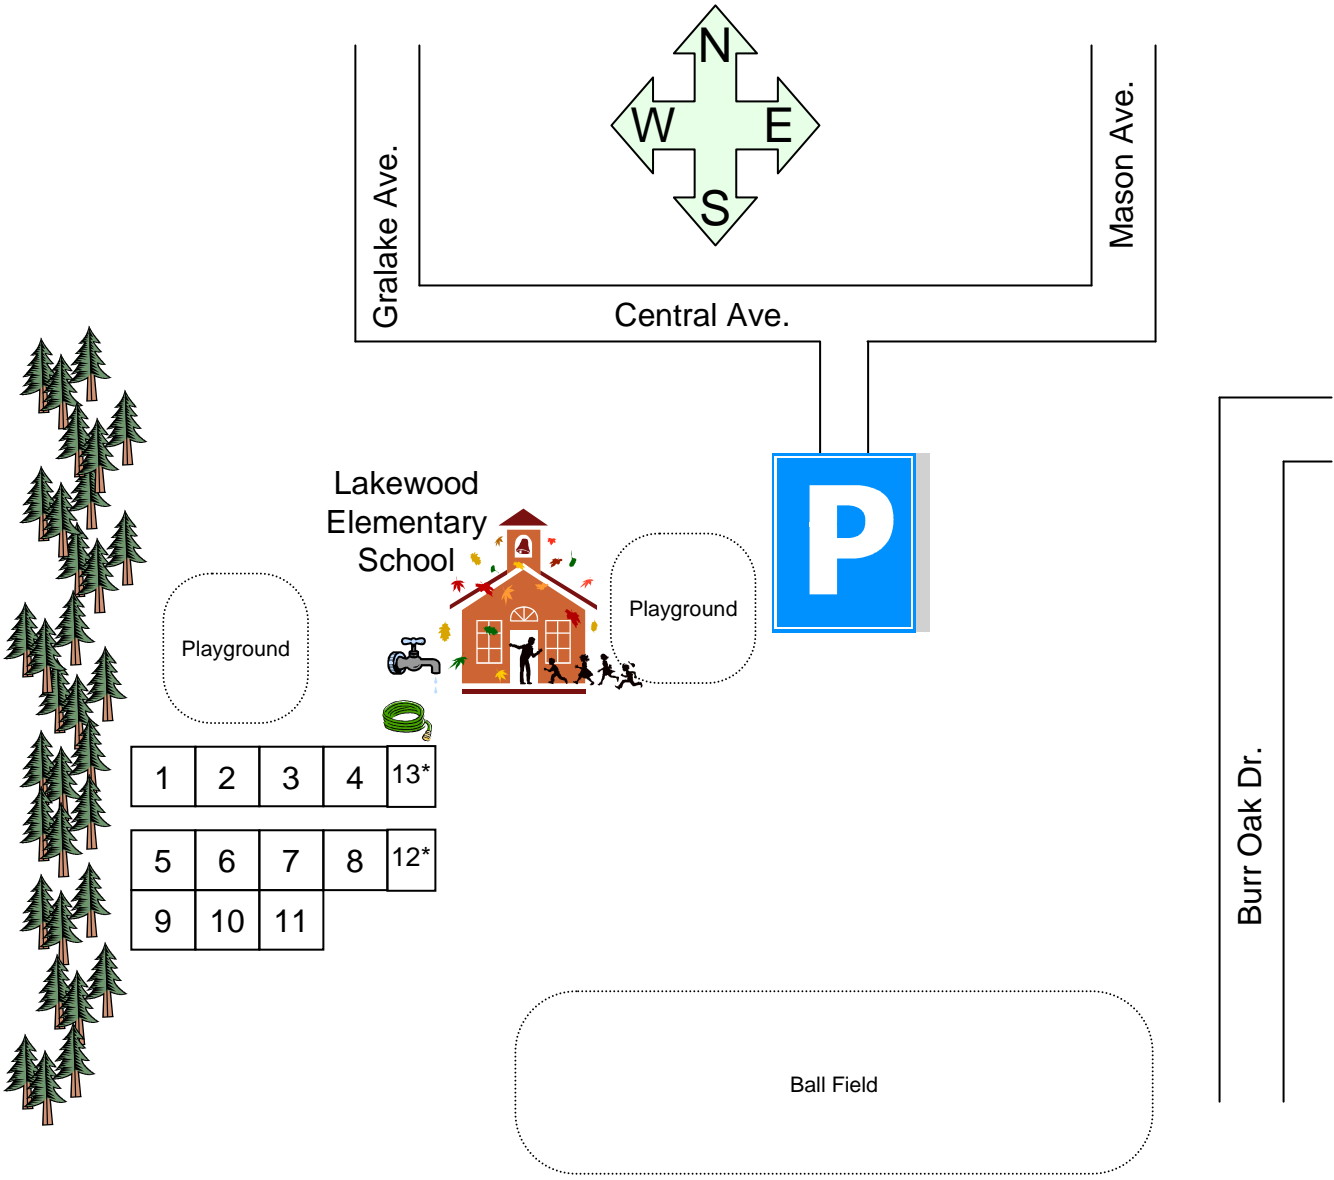

Project Grow Community Garden at Lakewood Elementary School

Plot sizes are full-size unless designated with an asterisk(*) to denote half-size plot. If a full-size plot needs to be divided in half, the half-size plots are labeled N, S, E, W (e.g., 9W & 9E).

Map is not to scale.