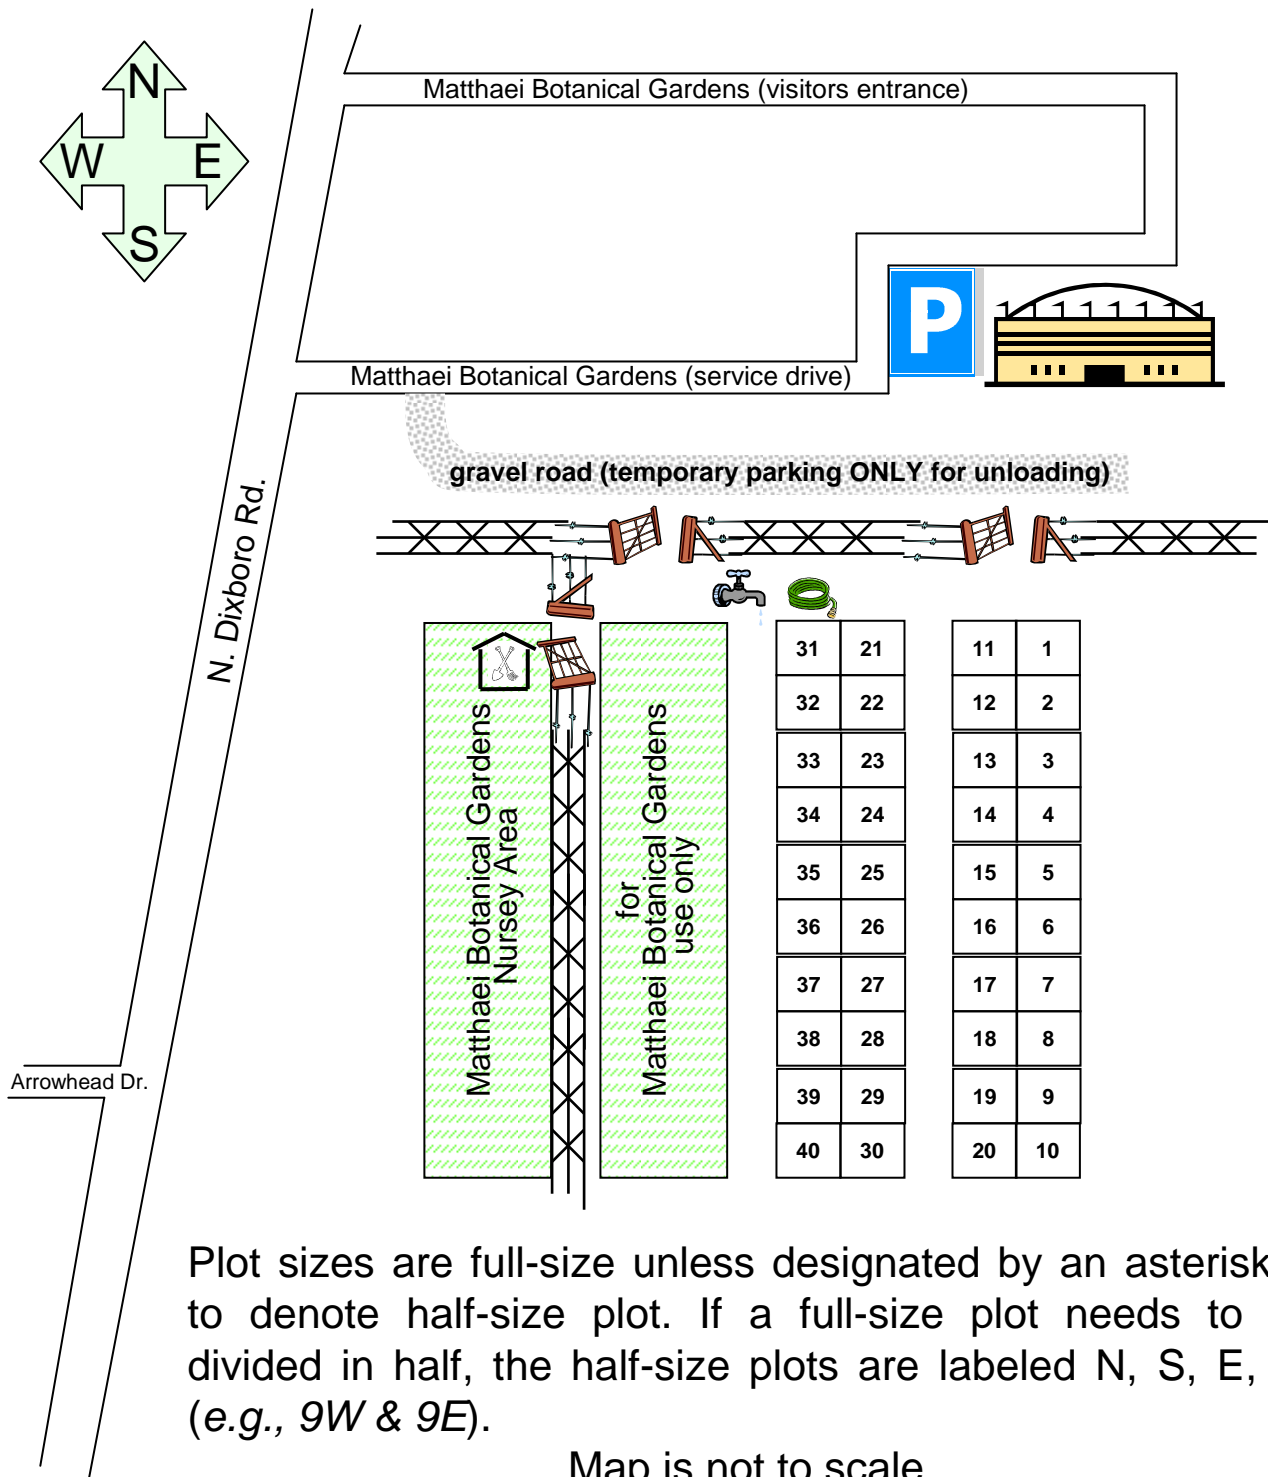

Project Grow Community Garden at Matthaei Botanical Gardens

31	21	11	1
32	22	12	2
33	23	13	3
34	24	14	4
35	25	15	5
36	26	16	6
37	27	17	7
38	28	18	8
39	29	19	9
40	30	20	10