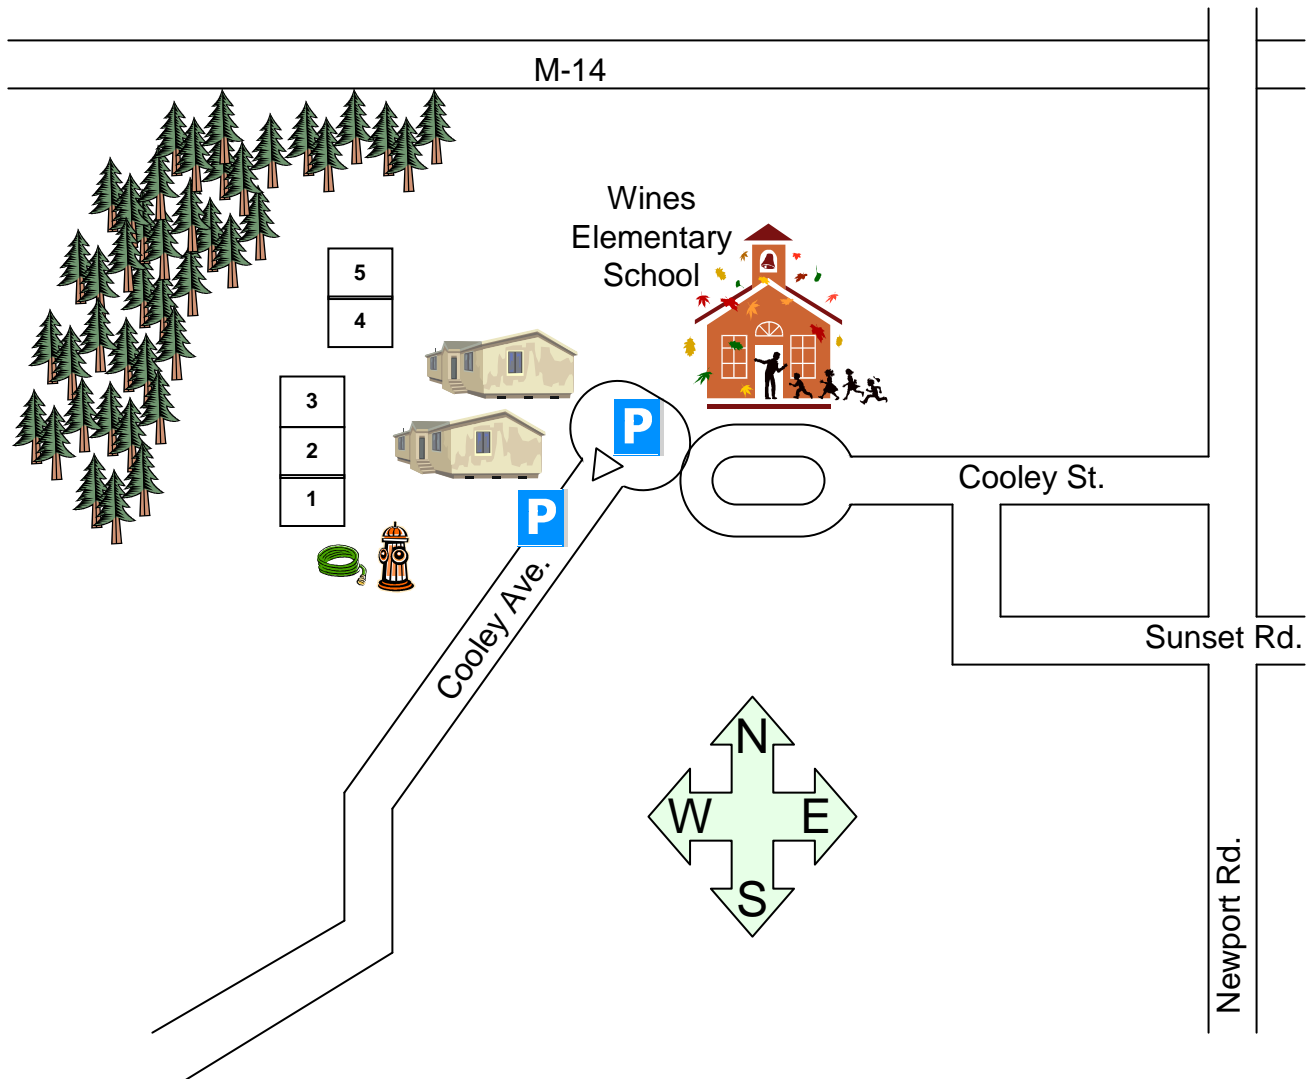

# Project Grow Community Garden at Wines Elementary School

Plot sizes are full-size unless designated with an asterisk(\*) to denote half-size plot. If a full-size plot needs to be divided in half, the half-size plots are labeled N, S, E, W (e.g., 9W & 9E).

Map is not to scale.